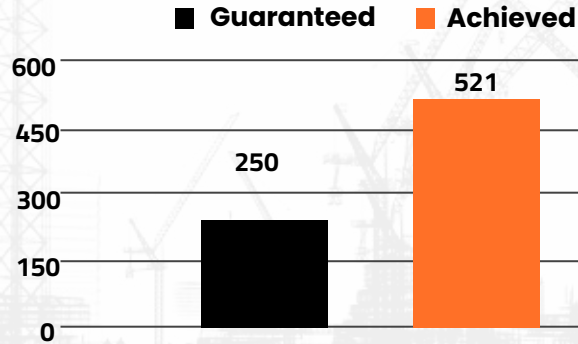

1.3 M+

Total
Reach

20878

Total
Clicks

521

Total Leads
Achieved

ಕನ್ನಡ NEWJ
Sponsored · 🌐

How Reliable Consultants & Constructions Continues to Exceed Expectations Through Unwavering Commitment to ...see more

RELIABLE CONSULTANTS AND CONSTRUCTIONS

CRAFTING YOUR DREAM HOME

STARTING FROM
₹1575/- PER SQFT

BOOK NOW & GET ASSURED GIFTS TC*

FORM ON FACEBOOK
Tell Us Your Preferred [Get quote](#)